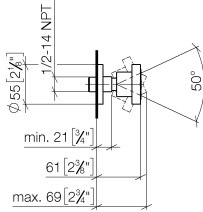

Body spray without volume control - Chrome

TARA

28 528 979

- spray head Ø 55mm
- ball-joint pivotable through 25° (in any direction)
- HORIZONTAL RAIN, max. flow rate 7 l/min (at 3 bar)
- with anti-scale system
- rosette Ø 55 mm
- 1/2" connection

Recommended miscellaneous

- Concealed wall elbow -** 35 085 970 90
- max. recess depth 163 mm
 - min. recess depth 90 mm

28 528 979

mm [inches]

Flow rate chart

Certificates

LGA_38652.

28 528 979