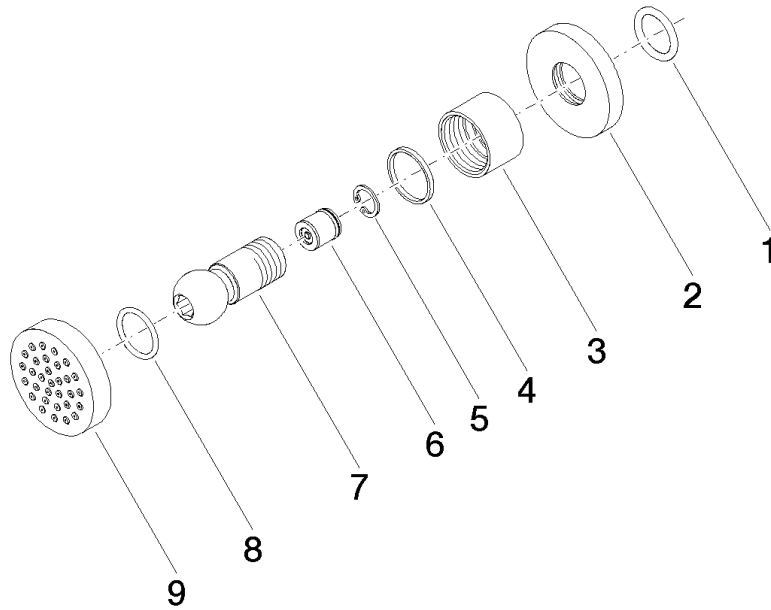

Body spray without volume control - Chrome

TARA

28 528 979

- spray head Ø 55mm
- ball-joint pivotable through 25° (in any direction)
- HORIZONTAL RAIN, max. flow rate 7 l/min (at 3 bar)
- with anti-scale system
- rosette Ø 55 mm
- 1/2" connection

Fits: TARA, LISSÉ, VAIA, META

	Chrome	28 528 979-00
	Brushed Platinum	28 528 979-06
	Platinum	28 528 979-08
	Durabrand (23kt Gold)	28 528 979-09
	Dark Chrome	28 528 979-19
	Light Gold	28 528 979-26
	Brushed Light Gold	28 528 979-27
	Brushed Durabrand (23kt Gold)	28 528 979-28
	Matte Black	28 528 979-33
	Brushed Bronze	28 528 979-42
	Brushed Champagne (22kt Gold)	28 528 979-46
	Champagne (22kt Gold)	28 528 979-47
	Brushed Chrome	28 528 979-93
	Brushed Dark Platinum	28 528 979-99

Recommended miscellaneous

- Concealed wall elbow -** 35 085 970 90
- max. recess depth 163 mm
 - min. recess depth 90 mm

28 528 979

mm [inches]

Flow rate chart

Certificates

LGA_38652.

28 528 979

Spare parts list

No.	Item Number	Name	Quantity used	Delivery time
1	90 14 10 026 00 90	seal	1	2
2	09 27 22 019-00	rosette	1	10
3	09 23 30 026-00	nut	1	10
4	09 14 15 010 90	ring	1	2
5	09 16 01 014 90	ring	1	2
6	90 23 01 147 00 90	back-flow preventer	1	2
7	09 21 40 016-00	connection	1	10
8	09 14 10 015 90	seal	1	2
9	90 12 05 027 00-00	casing (completely)	1	10