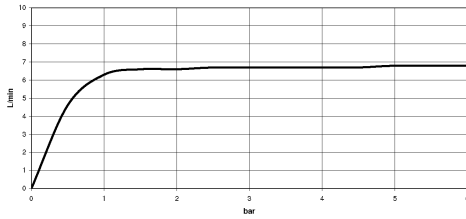

Body spray without volume control - Chrome

TARA

28 528 979

- spray head Ø 55mm
- ball-joint pivotable through 25° (in any direction)
- HORIZONTAL RAIN, max. flow rate 7 l/min (at 3 bar)
- with anti-scale system
- rosette Ø 55 mm
- 1/2" connection

Recommended miscellaneous

- Concealed wall elbow -** 35 085 970 90
- max. recess depth 163 mm
 - min. recess depth 90 mm

28 528 979

mm [inches]

Flow rate chart

Certificates

LGA_38652.

28 528 979